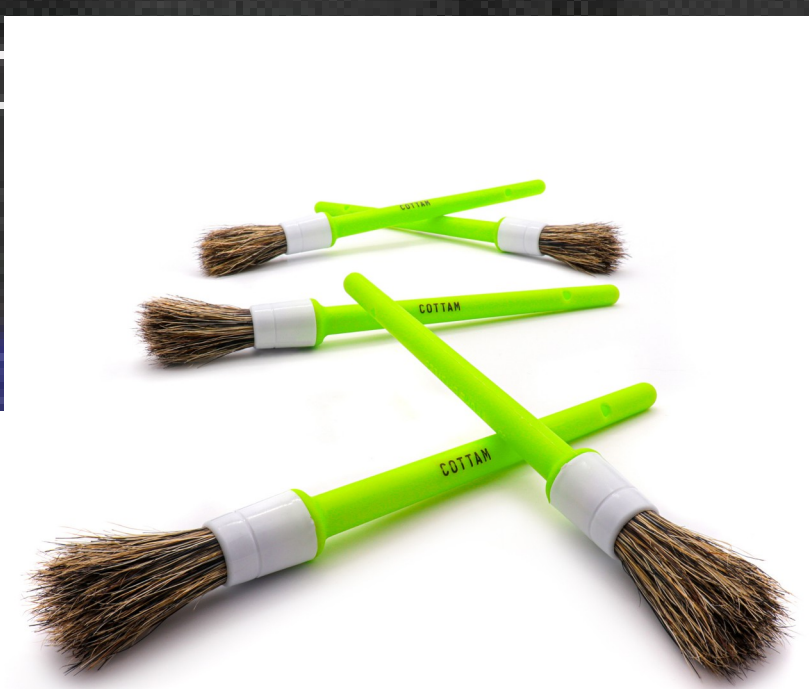

Industrial Brushes

11900007

Striker Head
50mm

PEB00003

wooden radiator brush
75mm

PAB00039

Glue Brush
38mm trim

Sash Brushes