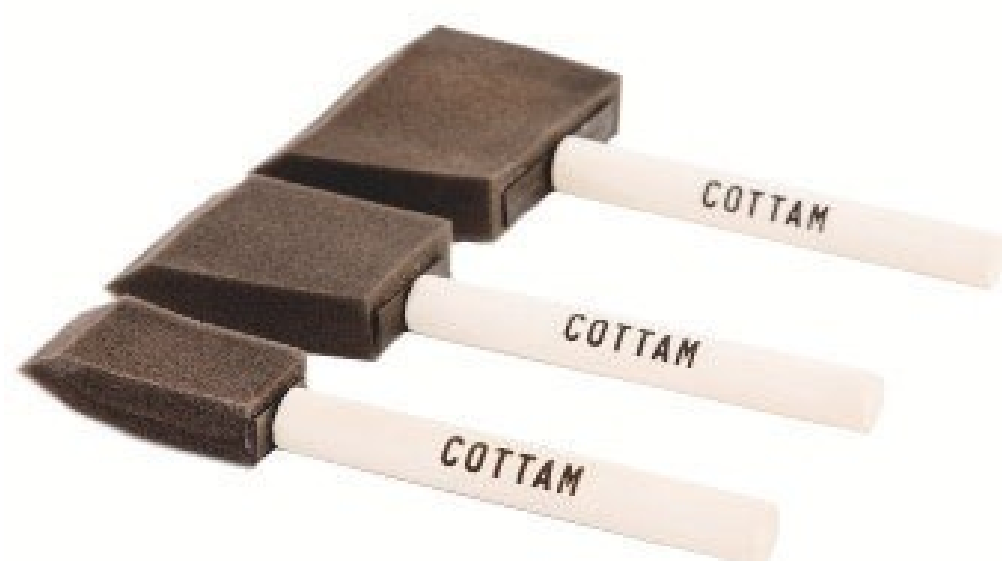

PSA00017

Valet/ Sash Brush Set
1/2"

PSA00018

Valet/ Sash Brush Set
3/4"

Wire Brushes

IWI00034

General Purpose Wire Brush

Foam Brushes

PPB00191

Foam Brush
2"

PPB00192

Foam Brush
3"

Fitch Brushes

WWW.COTTAMBRUSH.COM

PAB00001

Artist Brush
Size 1 - 8mm trim

PAB00032

Slant Liner
12mm width - 28mm trim

PAB00002

Artist Brush
Size 2 - 10mm trim

PAB00034

Slant Liner
25mm width - 40mm trim

PAB00003

Artist Brush
Size 3 - 12mm trim